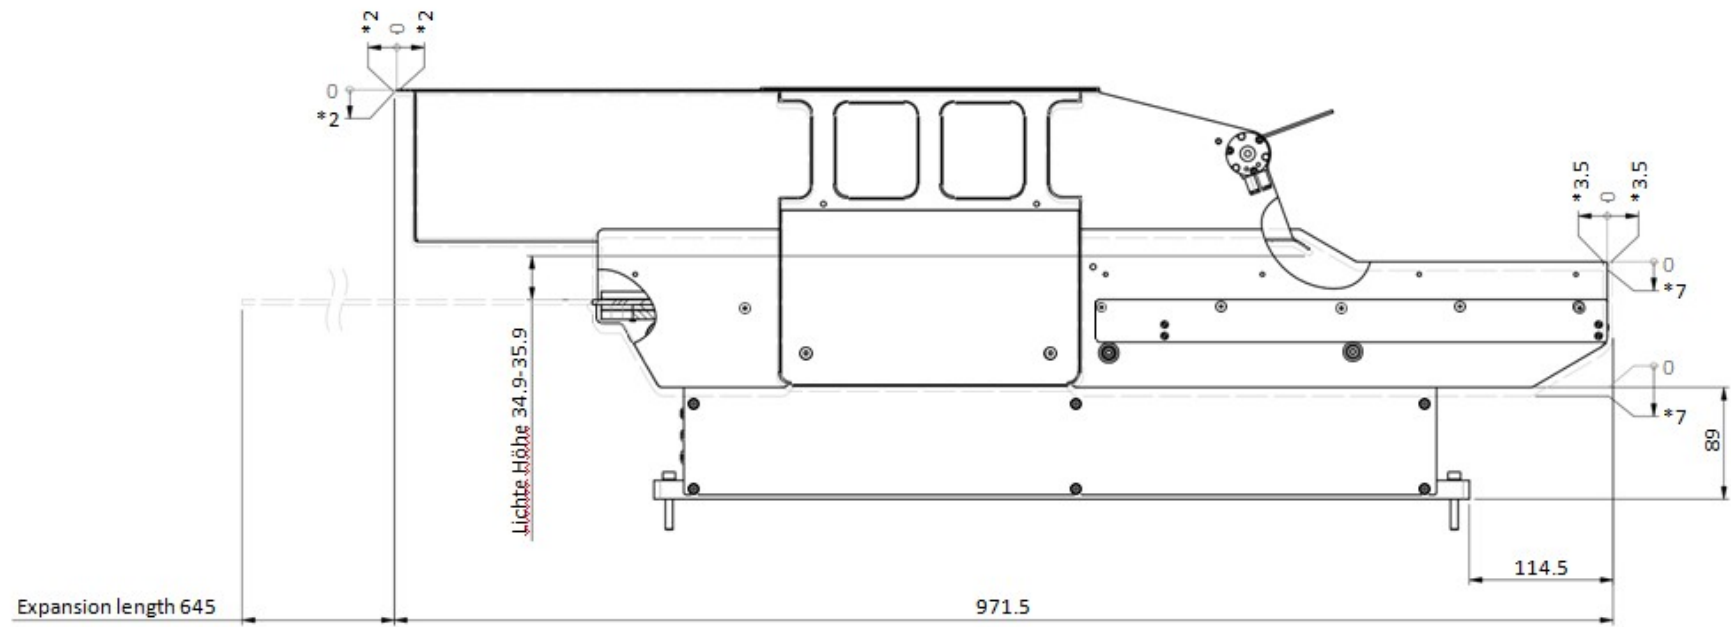

4x M6 mounting screws

- * Maximum deflection during movement
- Rest position
- - - Line of movement feed platform
- - - Line of movement bulk
- - - Expansion length feed surface