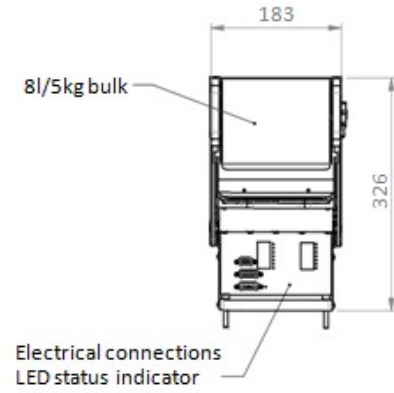

4x M6 mounting screws

- * Maximum deflection during movement
- Rest position
- - - Line of movement feed platform
- - - Line of movement bulk
- - - Expansion length feed surface