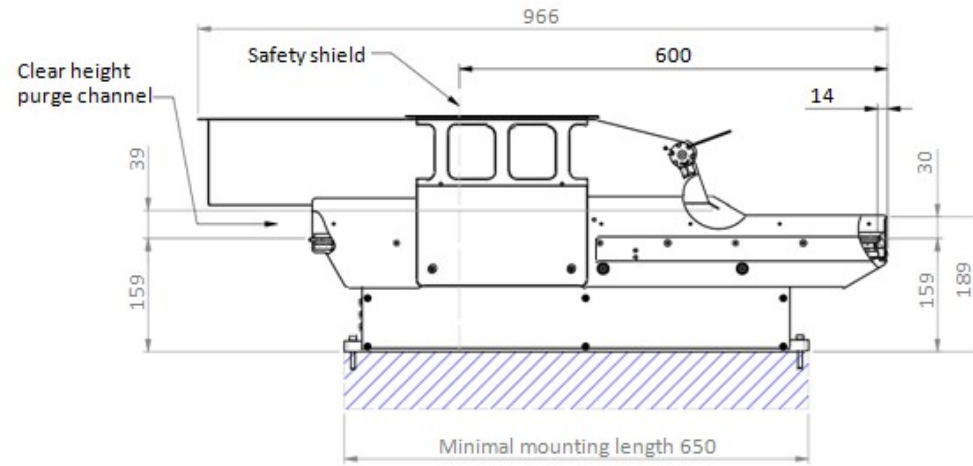

4x M6 mounting screws

- * Maximum deflection during movement
- Rest position
- - - Line of movement feed platform
- - - Line of movement bulk
- - - Expansion length feed surface